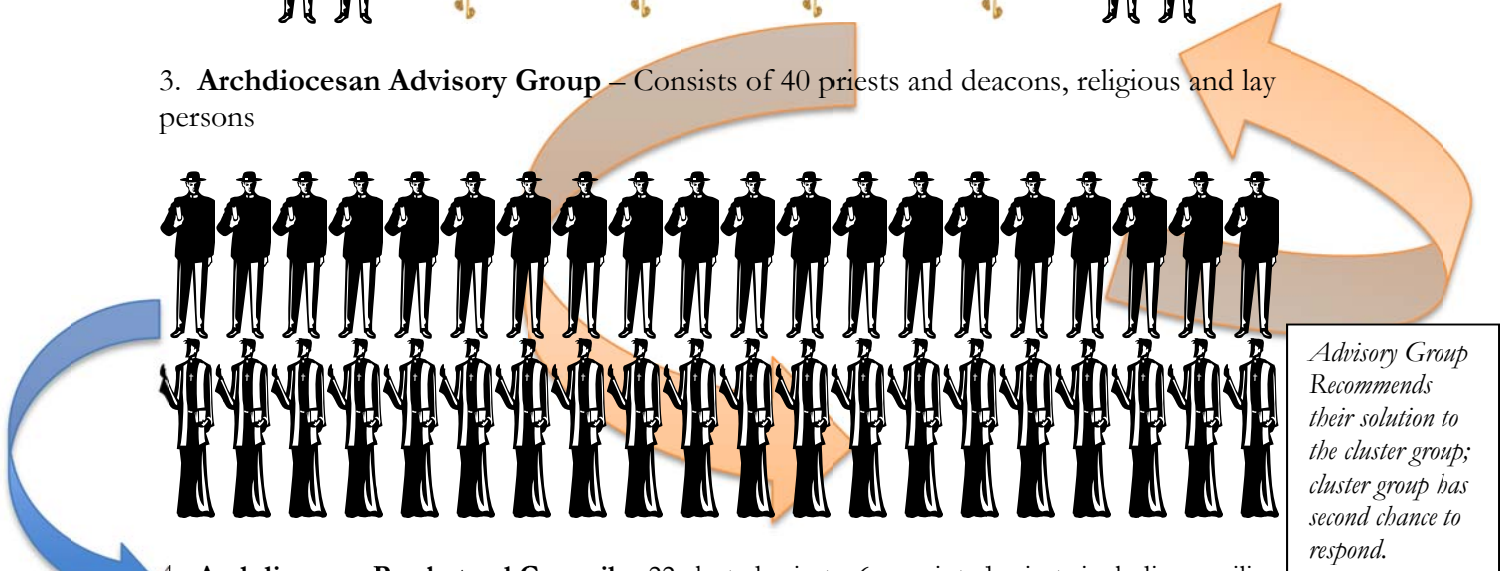

# Making All Things New Hierarchy

1. **Parish Core Group** – Pastor and four people selected by the Pastor.

2. **Parish Cluster Group** – Consists of four core groups from four parishes

3. **Archdiocesan Advisory Group** – Consists of 40 priests and deacons, religious and lay persons

4. **Archdiocesan Presbyteral Council** – 22 elected priests, 6 appointed priests including auxiliary bishops, 7 ex-officio, advise the Cardinal according to canon law

5. **Cardinal**

*The final decision on collaboration, consolidation, and closures rests with Cardinal Dolan.*